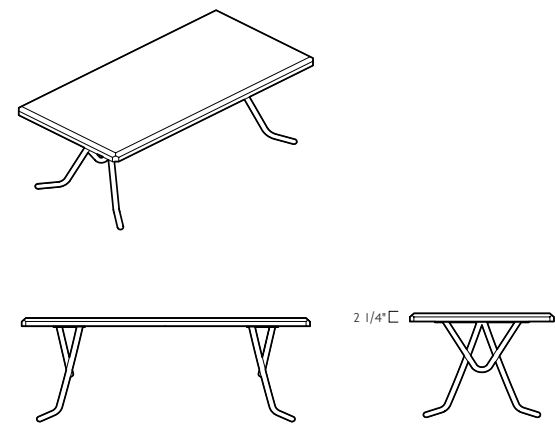

Mandelbrot Table

De JONG & Co
 dejong@dejongandco.com

Size	Species	USD
Rectangle, 60" x 28"	Walnut	9,000
w/ 4-leg base	Oak	8,500
	Maple	8,500
Rectangle, 96" x 28"	Walnut	12,000
w/ 4-leg base	Oak	11,000
	Maple	11,000
Round, 30" x 30"	Walnut	6,000
w/ 3-leg base	Oak	5,500
	Maple	5,500

An elegant and substantial platform, the Mandelbrot Table Top sits on top of the minimal Heldon table base. It features a two and a quarter inch thick top and able to provide massively solid and stable support in any custom shape or size. Featuring De JONG & Co.'s signature Mandelbrot beveled edges it is a simple yet refined table top. Excels equally as a dining centerpiece, work, entryway, office, or conference table always with the distinction of a contemporary heirloom. The Mandelbrot Table is a benchmark of quality inherent in the work of De JONG & Co. Pictured in natural walnut with a hand-rubbed oil & wax finish.