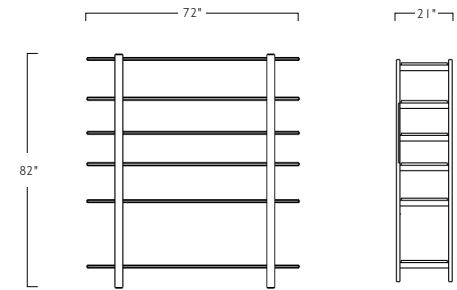

MSRP

Species USD

Walnut 12,000

Oak 11,000

Maple 11,000

Brower Shelves

Six solid wood shelves supported by two sets of half-round uprights make up the Brower Shelves. An open storage solution for those looking for a simple, minimal organization system for all the necessities you want to keep in view and close at hand. Thick, solid brass hardware makes for stable, solid connections able to support a heavy library with ease. A contemporary design made using old world, traditional techniques; comfortable in both the modern and traditional home. Finished with our own special recipe of oil and wax and painstakingly hand rubbed for an unsurpassed touch and feel.