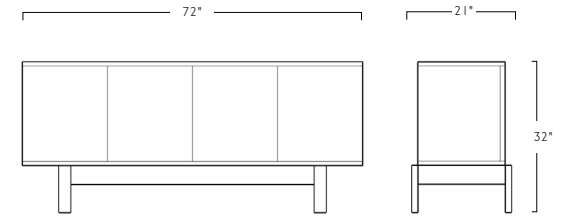

Brower Credenza

De JONG & Co

dejong@dejongandco.com

MSRP

Species	USD
Walnut	9,000
Oak	7,500
Maple	7,500

The Brower Credenza is a simple, solid wood sideboard with clean lines and ample storage. The most eye catching feature for the Brower family must be the graphic and shapely half-round legs. The solid wood push-to-open doors are made of custom milled, extra thick veneers and heavy lumber-banding over a stable core for extreme stability and durability. The Brower Credenza is a minimal design useful in any room in the home. An elegant storage solution made from sustainable lumber and finished with our own special formulation of hand rubbed oil and wax for a superior touch and feel.