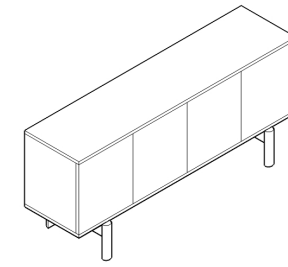

Brower Credenza

De JONG & Co

dejong@dejongandco.com

MSRP

Species	USD
Walnut	9,000
Oak	7,500
Maple	7,500

The Brower Credenza is a simple, solid wood sideboard with clean lines and ample storage. The most eye catching feature for the Brower family must be the graphic and shapely half-round legs. The solid wood push-to-open doors are made of custom milled, extra thick veneers and heavy lumber-banding over a stable core for extreme stability and durability. The Brower Credenza is a minimal design useful in any room in the home. An elegant storage solution made from sustainable lumber and finished with our own special formulation of hand rubbed oil and wax for a superior touch and feel.